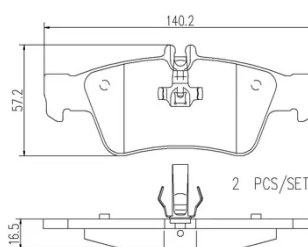

- ✓ OE-equivalent
- ✓ Brembo quality
- ✓ Safety
- ✓ Comfort
- ✓ Durability
- ✓ Dust reduction
- ✓ With accessories

Technical specifications

EAN code 8020584098493	Axle Rear	Thickness 17 mm
Width 140 mm	Height 57 mm	Braking system Teves
Wear indicator Prepared for wear indicator	WVA number 23334,23335	Accessories With accessories With anti-squeal shim With piston clip