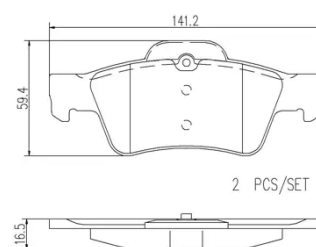

- ✓ OE-equivalent
- ✓ Brembo quality
- ✓ Safety
- ✓ Comfort
- ✓ Durability
- ✓ Dust reduction
- ✓ With accessories

Technical specifications

EAN code 8020584098493	Axle Rear	Thickness 17 mm
Width 140 mm	Height 57 mm	Braking system Teves
Wear indicator Prepared for wear indicator	WVA number 23334,23335	Accessories With accessories With anti-squeal shim With piston clip