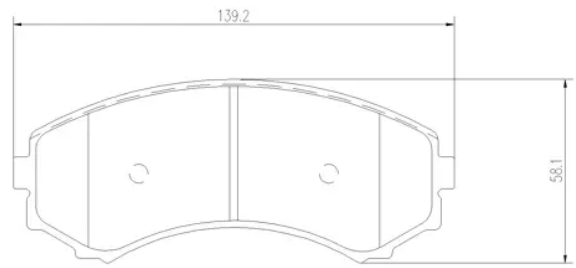

Technical specifications

EAN code
8020584086346

Axle
Front

Thickness
16 mm

Width
139 mm

Height
58 mm

Braking system
Sumitomo

Wear indicator
Acoustic

WVA number
23488

Accessories
With anti-squeal shim

4PCS/SET

COMPATIBLE VEHICLES