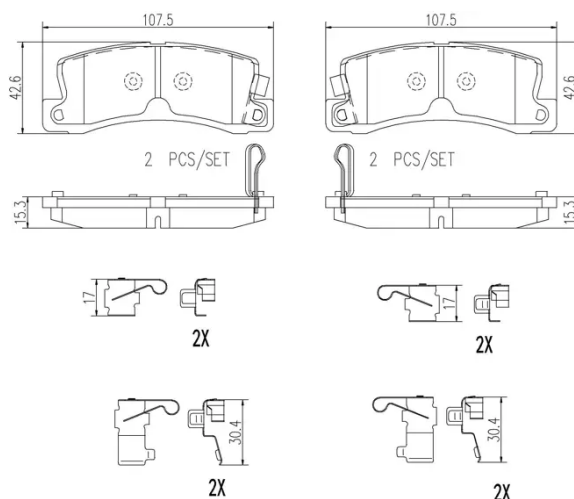

- ✓ OE-equivalent
- ✓ Brembo quality
- ✓ Safety
- ✓ Comfort
- ✓ Durability
- ✓ Dust reduction
- ✓ With accessories

Technical specifications

EAN code 8020584099483	Axle Rear	Thickness 15 mm
Width 108 mm	Height 43 mm	Braking system Akebono
Wear indicator Acoustic	WVA number 21833,21834	Accessories With anti-squeal shim