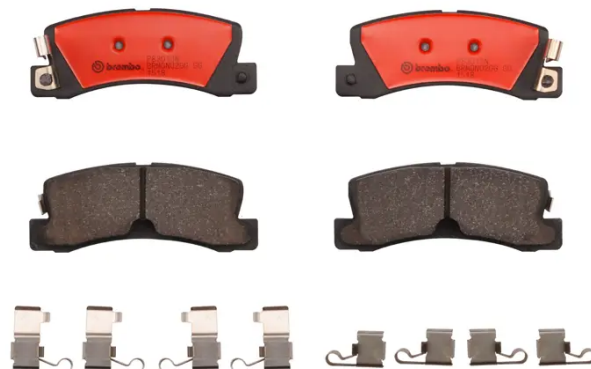

BRAKE PAD PRIME CERAMIC P83015N

The P83015N NAO brake pad is synonymous with reliability

Brembo NAO brake pads stand out for their ultimate braking comfort, reduced friction wear and low dust mission, which makes for cleaner rims and reduced maintenance requirements. The advanced friction material in keeping with the strictest environmental standards is the main distinguishing feature of NAO compounds.

- ✓ OE-equivalent
- ✓ Brembo quality
- ✓ Safety
- ✓ Comfort
- ✓ Durability
- ✓ Dust reduction
- ✓ With accessories

Technical specifications

EAN code 8020584099483	Axle Rear	Thickness 15 mm
Width 108 mm	Height 43 mm	Braking system Akebono
Wear indicator Acoustic	WVA number 21833,21834	Accessories With anti-squeal shim