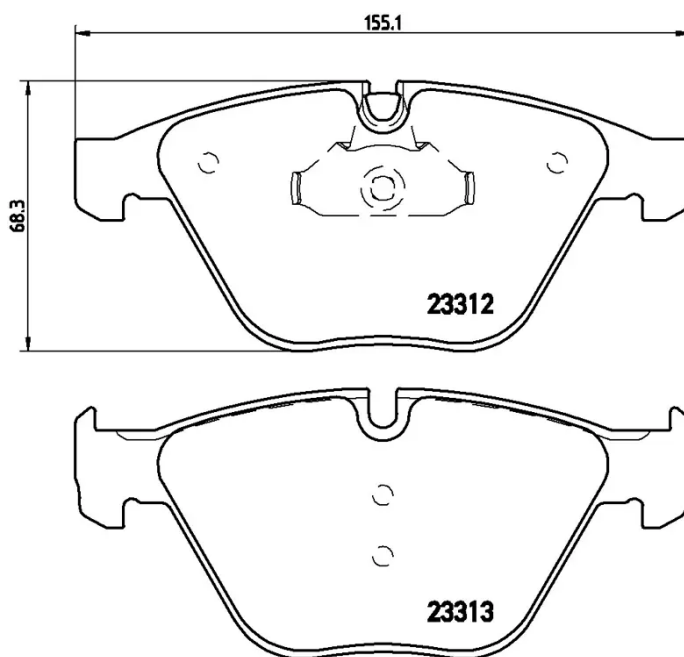

- ✓ OE-equivalent
- ✓ Brembo quality
- ✓ ECE-R90 certificate
- ✓ Safety
- ✓ Performance
- ✓ Comfort
- ✓ With accessories

Technical specifications

EAN code
8020584090183

Axle
Front

Thickness
20 mm

Width
155 mm

Height
68 mm

Braking system
Teves

Wear indicator
Prepared for wear indicator

WVA number
23312,23313

Accessories
With accessories
With anti-squeal shim
With piston clip

COMPATIBLE OE PART NUMBERS

34112339269 BMW