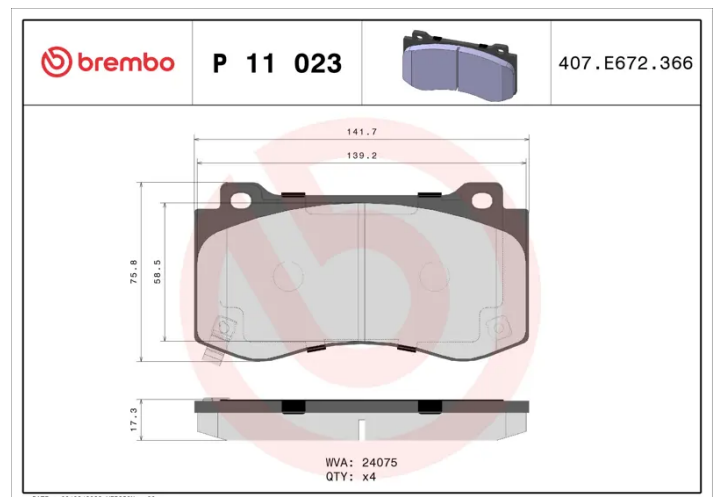

- ✓ OE-equivalent
- ✓ Brembo quality
- ✓ ECE-R90 certificate
- ✓ Safety
- ✓ Performance
- ✓ Comfort

Technical specifications

EAN code 8020584090442	Axle Front	Thickness 17 mm
Width 142 mm	Height 76 mm	Braking system Brembo
Wear indicator Acoustic	WVA number 24075	Accessories With anti-squeal shim