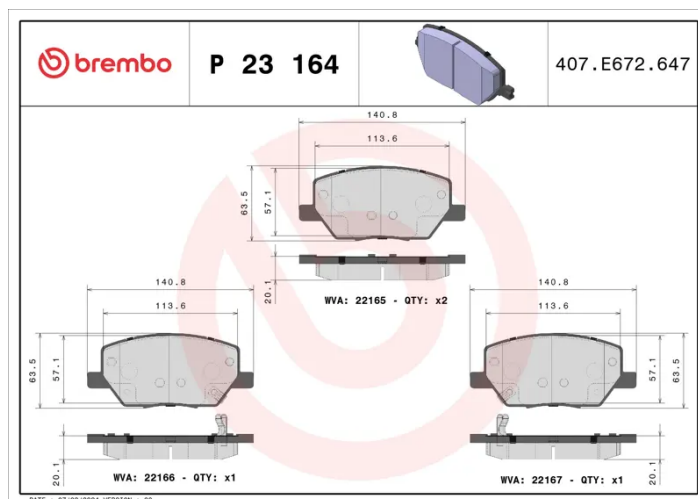

### Technical specifications

EAN code <b>8020584081006</b>	Axle <b>Front</b>	Thickness <b>21 mm</b>
Width <b>141 mm</b>	Height <b>63 mm</b>	Braking system <b>Mando</b>
Wear indicator <b>Acoustic</b>	WVA number <b>22165,22166,22167</b>	Accessories <b>With accessories With anti-squeal shim With brake caliper bolts</b>