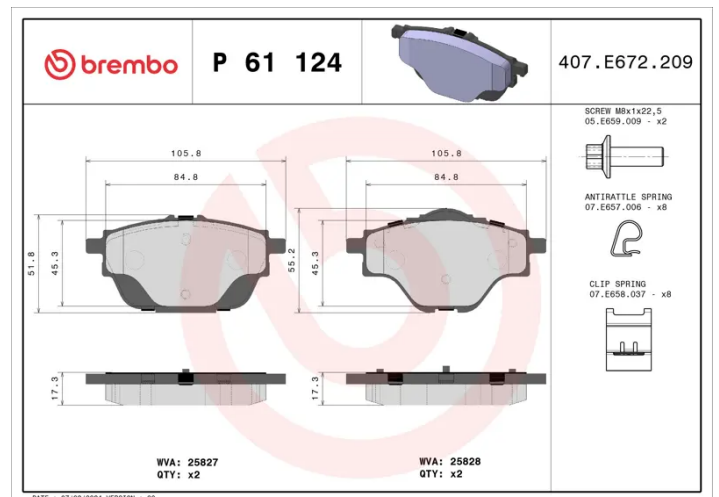

BRAKE PAD

P 61 124

The P 61 124 brake pad is synonymous with reliability

The Brembo brake pad guarantees ultimate safety when braking thanks to the use of more than 100 different compounds, designed according to the type of vehicle and use. Stopping distances reduced to a minimum, maximum driving comfort and silent operation are the most important features of Brembo materials. Brembo brake pads are supplied together with an extensive range of accessories and assembly kits for professional-standard installation.

- ✓ OE-equivalent
- ✓ Brembo quality
- ✓ ECE-R90 certificate
- ✓ Safety
- ✓ Performance
- ✓ Comfort
- ✓ With accessories

Technical specifications

EAN code 8020584111673	Axle Rear	Thickness 17 mm
Width 106 mm	Height 52 mm	Braking system Bosch
Wear indicator Without	WVA number 25827,25828	Accessories With accessories With anti-squeal shim With brake caliper bolts