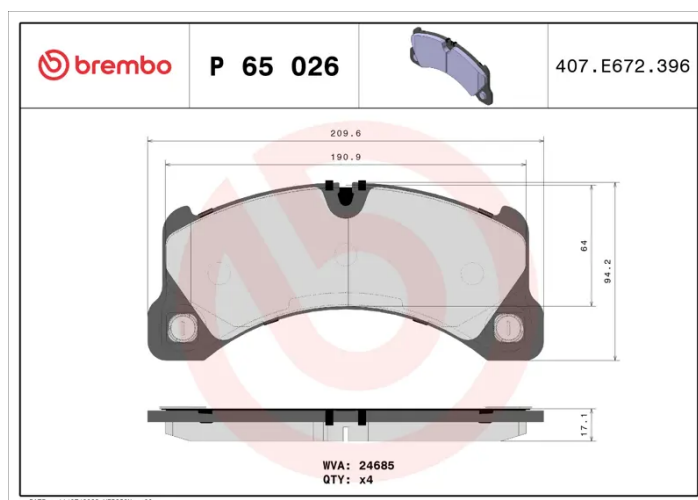

BRAKE PAD

P 65 026

The P 65 026 brake pad is synonymous with reliability

The Brembo brake pad guarantees ultimate safety when braking thanks to the use of more than 100 different compounds, designed according to the type of vehicle and use. Stopping distances reduced to a minimum, maximum driving comfort and silent operation are the most important features of Brembo materials. Brembo brake pads are supplied together with an extensive range of accessories and assembly kits for professional-standard installation.

- ✓ OE-equivalent
- ✓ Brembo quality
- ✓ ECE-R90 certificate
- ✓ Safety
- ✓ Performance
- ✓ Comfort

Technical specifications

EAN code	Axle	Thickness
8020584103647	Front	17 mm
Width	Height	Braking system
210 mm	94 mm	Brembo
Wear indicator	WVA number	Accessories
Prepared for wear indicator	24685	With anti-squeal shim