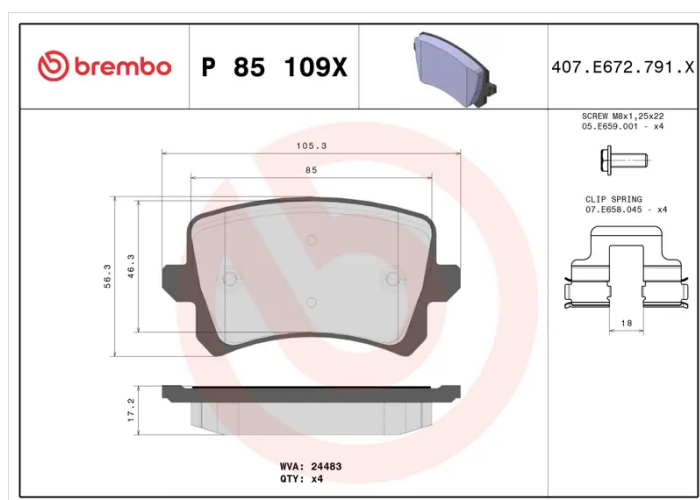

BRAKE PAD XTRA P 85 109X

The P 85 109X Xtra brake pad is synonymous with reliability

Brembo Xtra brake pads, developed to enhance the advantages of the Xtra and Max discs, are made using the special BRM X L01 compound which consists of more than 30 different components. Compared with the compound used for original-equivalent pads, the new solution assures a higher friction coefficient, which translates to more precise and stable braking, at both high and low temperatures. All this makes for greater driving comfort and improved pedal modularity, without compromising the product's mileage output.

- ✓ OE-equivalent
- ✓ Brembo quality
- ✓ ECE-R90 certificate
- ✓ Safety
- ✓ Performance
- ✓ Sports driving
- ✓ With accessories

Technical specifications

EAN code 8020584069356	Axle Rear	Thickness 17 mm
Width 106 mm	Height 56 mm	Braking system Lucas
Wear indicator Without	WVA number 24483	Accessories With accessories With anti-squeal shim With brake caliper bolts