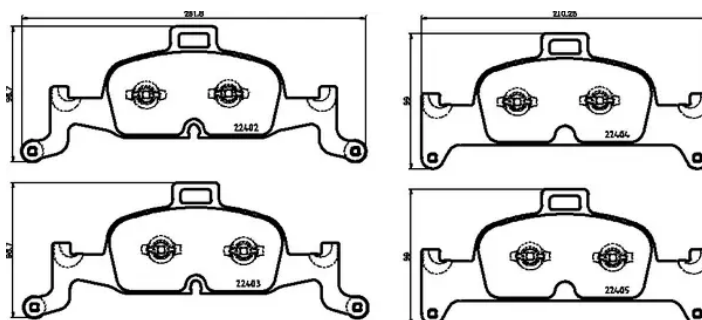

- ✓ OE-equivalent
- ✓ Brembo quality
- ✓ ECE-R90 certificate
- ✓ Safety
- ✓ Performance
- ✓ Sports driving

Technical specifications

EAN code	Axle	Thickness
8020584069509	Front	16 mm
Width	Height	Braking system
210 mm	99 mm	Teves
Wear indicator	WVA number	Accessories
Prepared for wear indicator	22402,22403,22404,22405	With anti-squeal shim With counterweights