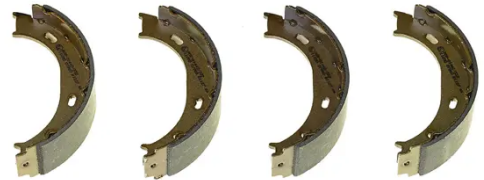

## S 50 511

The S 50 511 brake shoe is synonymous with reliability

Brembo brake shoes of original equipment quality guarantee the safe and reliable performance of your drum braking system. All Brembo brake shoes are accompanied by a ECE-R90 homologation certificate.

### Technical specifications

EAN code  
8432509642009

Rear

Diameter  
160 mm

Width  
40 mm

Braking system  
Bosch

Type  
Parking brake

COMPATIBLE VEHICLES