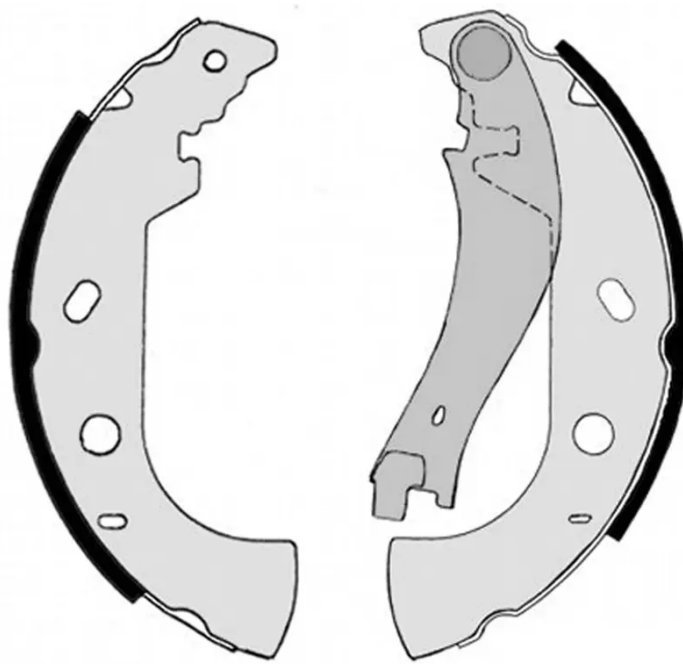

## S 23 514

The S 23 514 brake shoe is synonymous with reliability

Brembo brake shoes of original equipment quality guarantee the safe and reliable performance of your drum braking system. All Brembo brake shoes are accompanied by a ECE-R90 homologation certificate.

### Technical specifications

EAN code  
8432509640418

Rear

Diameter  
229 mm

Width  
42 mm

Braking system  
AP Lockheed

Parking brake lever  
With handbrake lever

COMPATIBLE VEHICLES