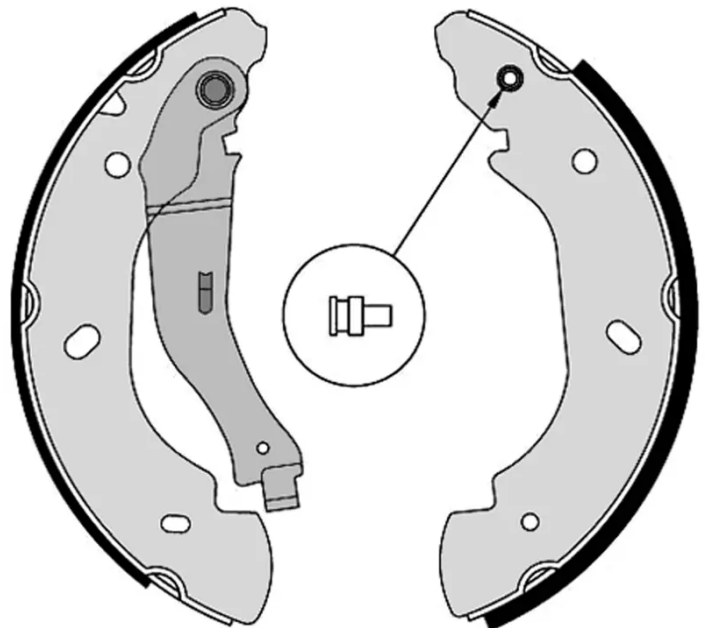

SHOE

S 24 538

The S 24 538 brake shoe is synonymous with reliability

Brembo brake shoes of original equipment quality guarantee the safe and reliable performance of your drum braking system. All Brembo brake shoes are accompanied by a ECE-R90 homologation certificate.

- ✓ OE-equivalent
- ✓ Brembo quality
- ✓ ECE-R90 certificate
- ✓ Safety
- ✓ Durability

Technical specifications

EAN code
8432509641170

Rear

Diameter
254 mm

Width
52 mm

Braking system
Bosch

Parking brake lever
With handbrake
lever