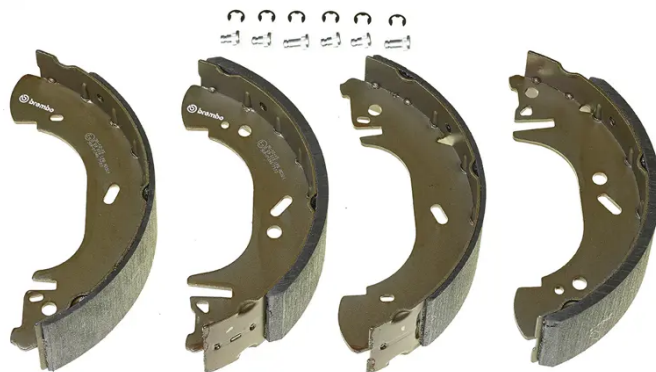

SHOE

S 59 518

The S 59 518 brake shoe is synonymous with reliability

Brembo brake shoes of original equipment quality guarantee the safe and reliable performance of your drum braking system. All Brembo brake shoes are accompanied by a ECE-R90 homologation certificate.

- ✓ OE-equivalent
- ✓ Brembo quality
- ✓ ECE-R90 certificate
- ✓ Safety
- ✓ Durability
- ✓ With accessories

Technical specifications

EAN code
8432509643013

Rear

Diameter
280 mm

Width
65 mm

Braking system
Bendix