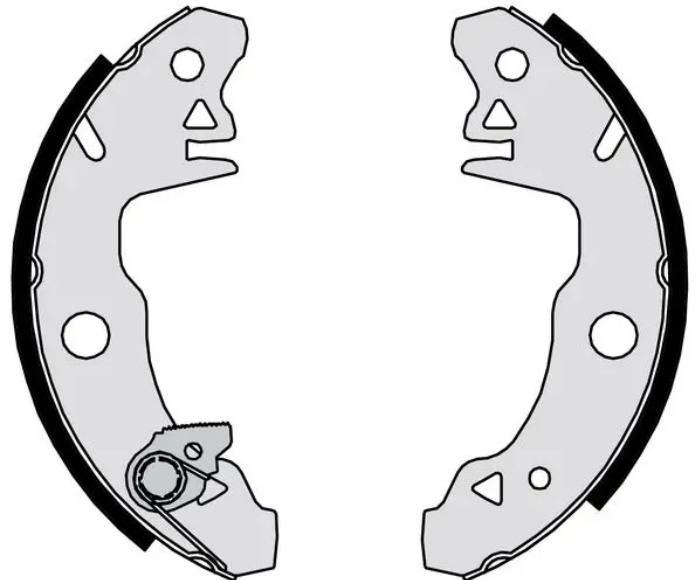

Technical specifications

EAN code
8432509643747

Rear

Diameter
180 mm

Width
32 mm

Braking system
Bendix

Parking brake lever
With accessories