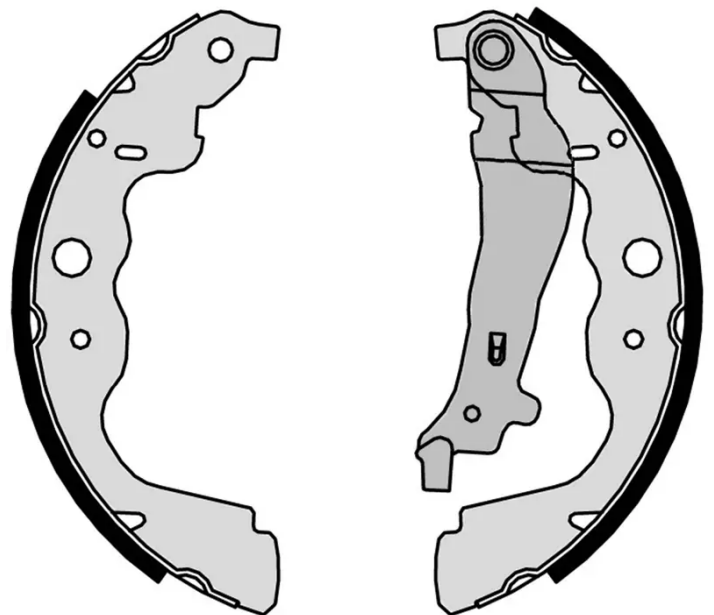

SHOE

S 68 546

The S 68 546 brake shoe is synonymous with reliability

Brembo brake shoes of original equipment quality guarantee the safe and reliable performance of your drum braking system. All Brembo brake shoes are accompanied by a ECE-R90 homologation certificate.

- ✓ OE-equivalent
- ✓ Brembo quality
- ✓ ECE-R90 certificate
- ✓ Safety
- ✓ Durability

Technical specifications

EAN code
8432509651834

Rear

Diameter
230 mm

Width
43 mm

Braking system
Bosch

Parking brake lever
With handbrake lever