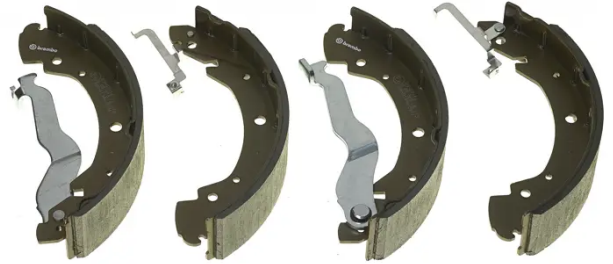

## S 85 515

The S 85 515 brake shoe is synonymous with reliability

Brembo brake shoes of original equipment quality guarantee the safe and reliable performance of your drum braking system. All Brembo brake shoes are accompanied by a ECE-R90 homologation certificate.

### Technical specifications

EAN code  
8432509645062

Rear

Diameter  
268 mm

Width  
56 mm

Braking system  
VAG

Parking brake lever  
With handbrake  
lever

COMPATIBLE VEHICLES