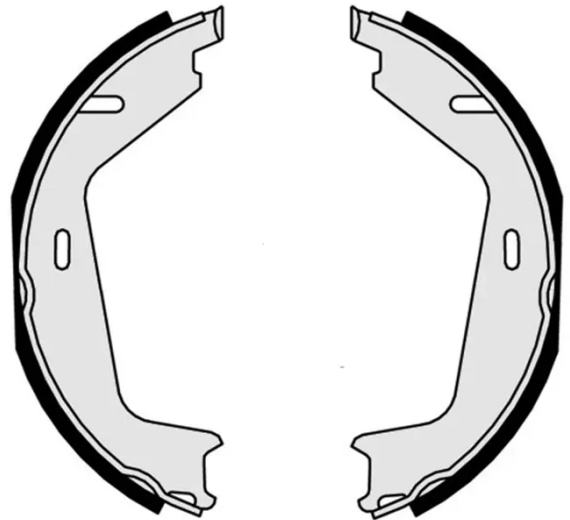

SHOE

S 86 512

The S 86 512 brake shoe is synonymous with reliability

Brembo brake shoes of original equipment quality guarantee the safe and reliable performance of your drum braking system. All Brembo brake shoes are accompanied by a ECE-R90 homologation certificate.

- ✓ OE-equivalent
- ✓ Brembo quality
- ✓ ECE-R90 certificate
- ✓ Safety
- ✓ Durability

Technical specifications

EAN code
8432509665381

Rear

Diameter
178 mm

Width
25 mm

Braking system
TRW

Type
Parking brake