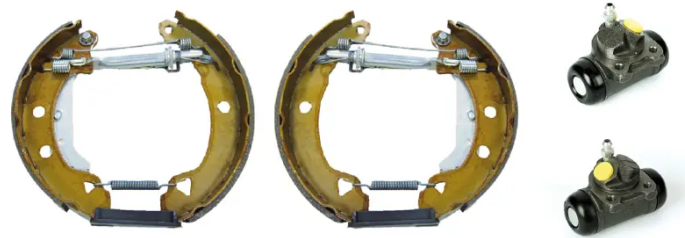

# SHOE KIT K 68 036

The K 68 036 shoe kit is synonymous with reliability

The Brembo Kit & Fit is the ideal solution for the maintenance of drum brakes: everything you need for quick and efficient servicing is supplied in a single pre-assembled package, all with guaranteed Brembo quality. The kit contains all the components necessary for drum brake maintenance: shoes, brake wheel cylinders, springs, lubricant, and fixing kit.

## Technical specifications

EAN code	Axle	Diameter
<b>8020584076712</b>	<b>Rear</b>	<b>203 mm</b>
Width	Master cylinder diameter	Type of assembly
<b>39 mm</b>	<b>21 mm</b>	<b>Pre-assembled</b>
Braking system	Brake proportioning valve	
<b>Bendix</b>		