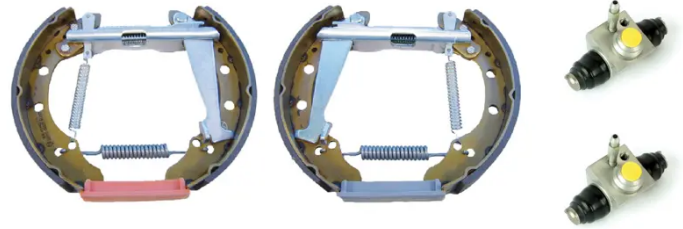

SHOE KIT K 85 050

The K 85 050 shoe kit is synonymous with reliability

The Brembo Kit & Fit is the ideal solution for the maintenance of drum brakes: everything you need for quick and efficient servicing is supplied in a single pre-assembled package, all with guaranteed Brembo quality. The kit contains all the components necessary for drum brake maintenance: shoes, brake wheel cylinders, springs, lubricant, and fixing kit.

- ✓ OE-equivalent
- ✓ Brembo quality
- ✓ ECE-R90 certificate
- ✓ Safety
- ✓ Durability
- ✓ Quick assembly
- ✓ With accessories
- ✓ Pre-Assembled Kit

Technical specifications

EAN code	Axle	Diameter
8020584077252	Rear	200 mm
Width	Master cylinder diameter	Type of assembly
40 mm	16 mm	Pre-assembled
Braking system	Brake proportioning valve	
VAG	Manual	