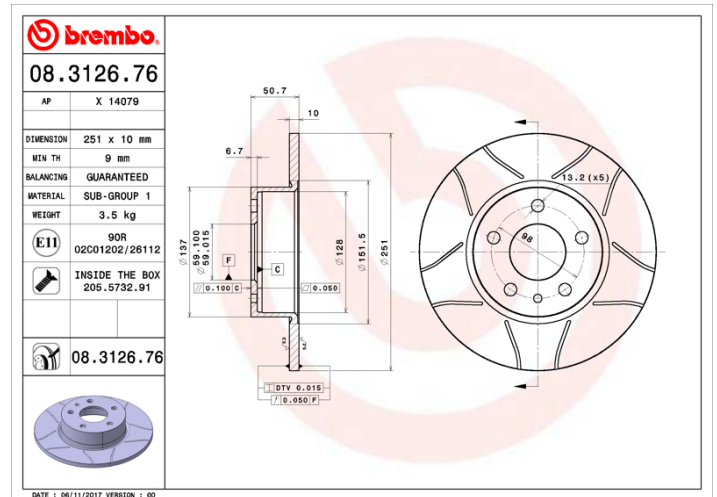

- ✓ Brembo quality
- ✓ ECE-R90 certificate
- ✓ Performance
- ✓ Sports driving
- ✓ Sporty look
- ✓ Anti-corrosion
- ✓ Fastening screws

Technical specifications

EAN code
8020584015124

Axle
Rear

Diameter Ø
251 mm

Thickness (TH)
10 mm

Height (A)
51 mm

Number of holes (C)
5

Brake disc type
Solid

Centering (B)
59 mm

Min. thickness
9 mm

Tightening torque
98 Nm

COMPATIBLE VEHICLES