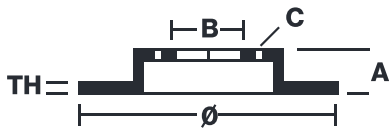

BRAKE DISC MAX

08.3126.76

The 08.3126.76 Max brake disc is synonymous with reliability

The Brembo Max brake disc features grooves on the braking surface. The special shape of the grooves generates greater fading resistance and constant renewal of friction material, quickly restoring optimum braking conditions. The UV paint completes the sporty look.

- ✓ Brembo quality
- ✓ ECE-R90 certificate
- ✓ Performance
- ✓ Sports driving
- ✓ Sporty look
- ✓ Anti-corrosion
- ✓ Fastening screws

Technical specifications

EAN code
8020584015124

Axle
Rear

Diameter Ø
251 mm