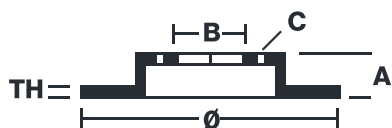

## 08.9558.17

The **08.9558.17** brake disc is synonymous with reliability

The Brembo brake disc is fully interchangeable with an Original Equipment brake disc. The control of the entire production cycle allows Brembo to offer brake discs with outstanding performance levels, reliability, durability and comfort in all conditions of use. All Brembo brake discs are accompanied by the ECE-R90 homologation.

### Technical specifications

EAN code  
**8020584325483**

Axle  
**Rear**

Diameter Ø  
**300** mm

Thickness (TH)  
**11** mm

Height (A)  
**102,2** mm

Number of holes (C)  
**5**

Brake disc type  
**Solid**