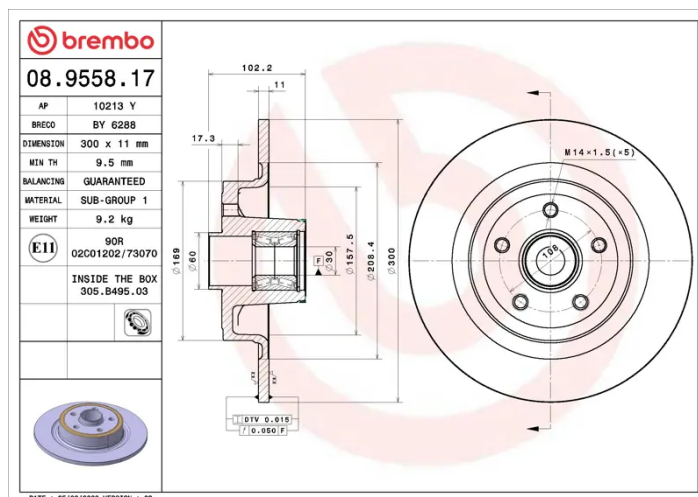

### Technical specifications

EAN code  
**8020584325483**

Axle  
**Rear**

Diameter Ø  
**300** mm

Thickness (TH)  
**11** mm

Height (A)  
**102,2** mm

Number of holes (C)  
**5**

Brake disc type  
**Solid**

Centering (B)  
**30** mm

Min. thickness  
**9,5** mm

COMPATIBLE VEHICLES