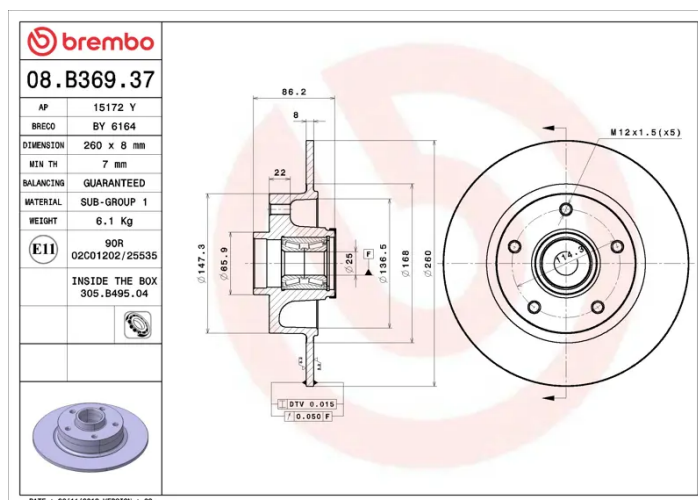

BRAKE DISC

08.B369.37

The **08.B369.37** brake disc is synonymous with reliability

The Brembo brake disc is fully interchangeable with an Original Equipment brake disc. The control of the entire production cycle allows Brembo to offer brake discs with outstanding performance levels, reliability, durability and comfort in all conditions of use. All Brembo brake discs are accompanied by the ECE-R90 homologation.

- ✓ OE-equivalent
- ✓ Brembo quality
- ✓ ECE-R90 certificate
- ✓ Safety
- ✓ Bearing kit

Technical specifications

EAN code
8020584237908

Axle
Rear

Diameter \varnothing
260 mm

Thickness (TH)
8 mm

Height (A)
86 mm

Number of holes (C)
5

Brake disc type
Solid

Centering (B)
25 mm

Min. thickness
7 mm

Tightening torque
120 Nm

COMPATIBLE VEHICLES

COMPATIBLE OE PART NUMBERS

432000166R	RENAULT
------------	---------