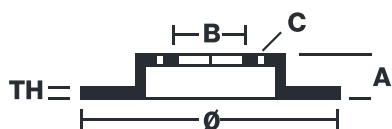

BRAKE DISC

08.B369.37

The **08.B369.37** brake disc is synonymous with reliability

The Brembo brake disc is fully interchangeable with an Original Equipment brake disc. The control of the entire production cycle allows Brembo to offer brake discs with outstanding performance levels, reliability, durability and comfort in all conditions of use. All Brembo brake discs are accompanied by the ECE-R90 homologation.

- ✓ OE-equivalent
- ✓ Brembo quality
- ✓ ECE-R90 certificate
- ✓ Safety
- ✓ Bearing kit

Technical specifications

EAN code
8020584237908

Axle
Rear

Diameter \varnothing
260 mm

Thickness (TH)
8 mm

Height (A)
86 mm