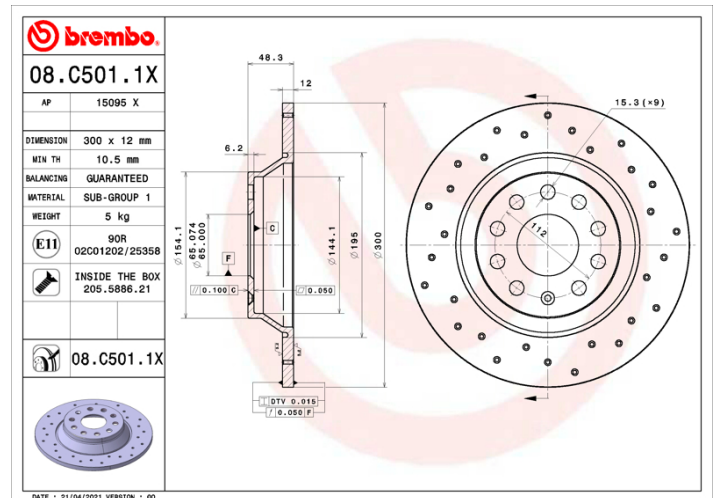

COMPATIBLE VEHICLES

AUDI

A3 (8V1, 8VK)	1.0 TFSI	85/115	07/16 12/17
A3 (8V1, 8VK)	1.2 TFSI	77/105	02/13 05/15
A3 (8V1, 8VK)	1.2 TFSI	81/110	05/14 08/16
A3 (8V1, 8VK)	1.4 TFSI	90/122	04/12 05/14
A3 (8V1, 8VK)	1.4 TFSI	103/140	03/13 08/16
A3 (8V1, 8VK)	1.4 TFSI	92/125	05/14 08/16
A3 (8V1, 8VK)	1.4 TSI	110/150	05/14 12/17