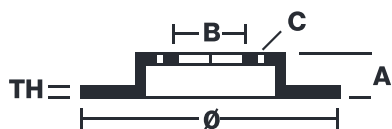

BRAKE DISC XTRA

08.N283.8X

The 08.N283.8X Xtra brake disc is synonymous with reliability

The Brembo Xtra brake disc features holes on the braking surface. The holes are designed to improve the cooling of the braking system, to generate greater fading resistance and grip in the initial stages of braking. The sports look is also enhanced by the presence of the UV paint.

- ✓ Brembo quality
- ✓ ECE-R90 certificate
- ✓ Performance
- ✓ Sports driving
- ✓ Sporty look
- ✓ Anti-corrosion

Technical specifications

EAN code
8020584341582

Axle
Rear

Diameter Ø
320 mm

Thickness (TH)
12 mm