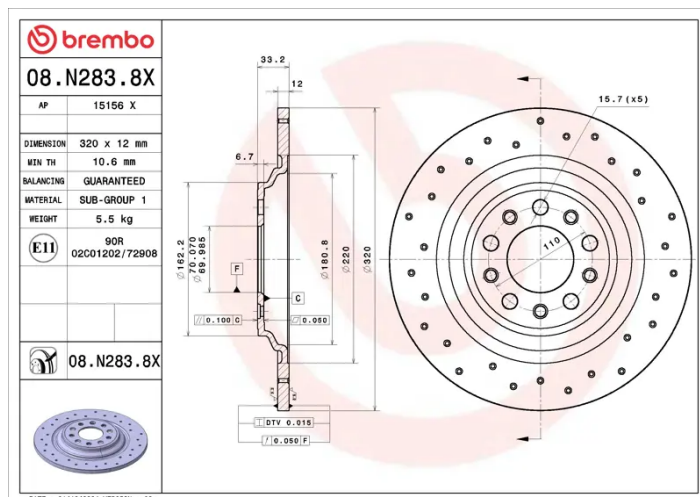

- ✓ Brembo quality
- ✓ ECE-R90 certificate
- ✓ Performance
- ✓ Sports driving
- ✓ Sporty look
- ✓ Anti-corrosion

Technical specifications

EAN code
8020584341582

Axle
Rear

Diameter Ø
320 mm

Thickness (TH)
12 mm

Height (A)
33,2 mm

Number of holes (C)
5

Brake disc type
Solid

Centering (B)
70 mm

Min. thickness
10,6 mm

COMPATIBLE VEHICLES

COMPATIBLE OE PART NUMBERS

00K68243428AA JEEP