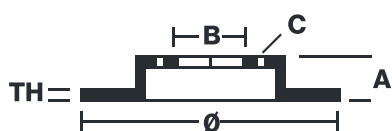

BRAKE DISC MAX

09.4987.76

The 09.4987.76 Max brake disc is synonymous with reliability

The Brembo Max brake disc features grooves on the braking surface. The special shape of the grooves generates greater fading resistance and constant renewal of friction material, quickly restoring optimum braking conditions. The UV paint completes the sporty look.

- ✓ Brembo quality
- ✓ ECE-R90 certificate
- ✓ Performance
- ✓ Sports driving
- ✓ Sporty look
- ✓ Anti-corrosion
- ✓ Fastening screws

Technical specifications

EAN code
8020584011836

Axle
Front

Diameter Ø
266 mm