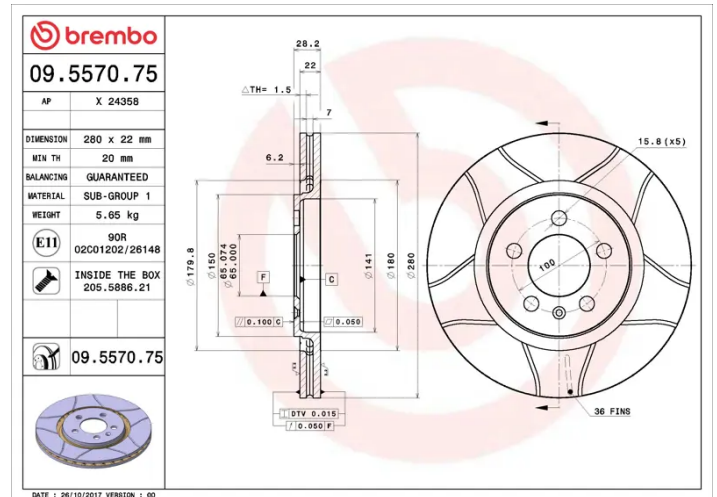

### Technical specifications

EAN code  
**8020584011386**

Axle  
**Front**

Diameter Ø  
**280 mm**

Thickness (TH)  
**22 mm**

Height (A)  
**28 mm**

Number of holes (C)  
**5**

Brake disc type  
**Ventilated**

Centering (B)  
**65 mm**

Min. thickness  
**20 mm**

Tightening torque  
**120 Nm**

COMPATIBLE VEHICLES