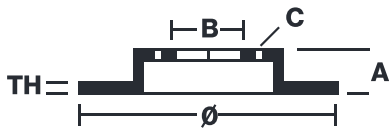

## 09.5570.75

The 09.5570.75 Max brake disc is synonymous with reliability

The Brembo Max brake disc features grooves on the braking surface. The special shape of the grooves generates greater fading resistance and constant renewal of friction material, quickly restoring optimum braking conditions. The UV paint completes the sporty look.

### Technical specifications

EAN code  
**8020584011386**

Axle  
**Front**

Diameter Ø  
**280 mm**

Thickness (TH)  
**22 mm**

Height (A)  
**28 mm**

Number of holes (C)  
**5**

Brake disc type  
**Ventilated**