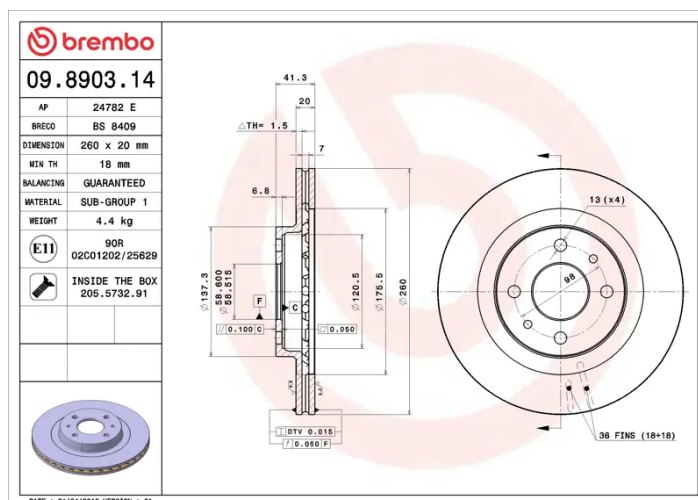

### Technical specifications

EAN code  
**8020584013502**

Axle  
**Front**

Diameter Ø  
**260** mm

Thickness (TH)  
**20** mm

Height (A)  
**41** mm

Number of holes (C)  
**4**

Brake disc type  
**Ventilated**

Centering (B)  
**59** mm

Min. thickness  
**18** mm

Tightening torque  
**75** Nm

COMPATIBLE VEHICLES