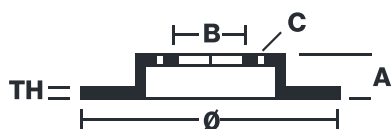

## 09.8903.14

The **09.8903.14** brake disc is synonymous with reliability

The Brembo brake disc is fully interchangeable with an Original Equipment brake disc. The control of the entire production cycle allows Brembo to offer brake discs with outstanding performance levels, reliability, durability and comfort in all conditions of use. All Brembo brake discs are accompanied by the ECE-R90 homologation.

### Technical specifications

EAN code  
**8020584013502**

Axle  
**Front**

Diameter Ø  
**260** mm

Thickness (TH)  
**20** mm

Height (A)  
**41** mm

Number of holes (C)  
**4**

Brake disc type  
**Ventilated**