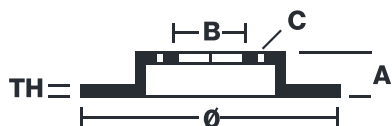

Technical specifications

EAN code	Axle	Diameter $\varnothing$
-	Front	280 mm
Thickness (TH)	Height (A)	Number of holes (C)
22 mm	50 mm	5
Brake disc type	Centering (B)	Min. thickness
Ventilated	65 mm	19 mm

Tightening torque
120 Nm

09.9167.1S

DIMENSION	280 x 22 mm
MIN TH	19 mm
BALANCING	GUARANTEED
MATERIAL	SUB-GROUP 2
WEIGHT	5.9 kg
E11	90R 02C01203/77183
INSIDE THE BOX	205.5886.21
HC	
09.9167.1S	

DATE : 05/11/2024 VERSION : 00

COMPATIBLE VEHICLES