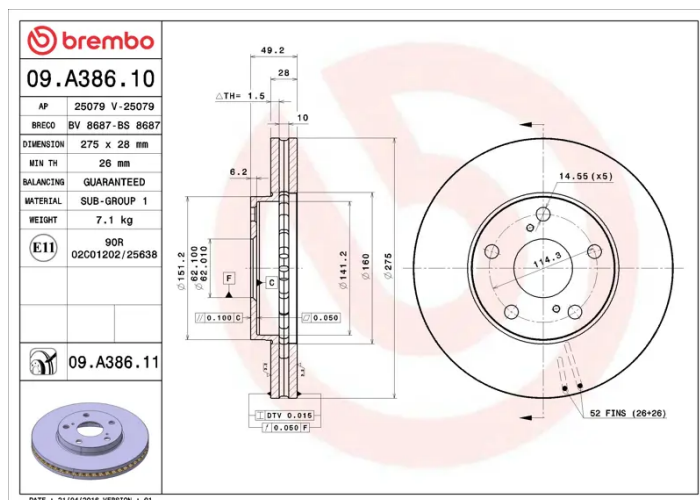

- ✓ OE-equivalent
- ✓ Brembo quality
- ✓ ECE-R90 certificate
- ✓ Safety

Technical specifications

EAN code
8020584016244

Axle
Front

Diameter Ø
275 mm

Thickness (TH)
28 mm

Height (A)
49 mm

Number of holes (C)
5

Brake disc type
Ventilated

Centering (B)
62 mm

Min. thickness
26 mm

Tightening torque
103 Nm

COMPATIBLE VEHICLES

COMPATIBLE OE PART NUMBERS

4351233040	LEXUS
------------	-------

4351233041	LEXUS
------------	-------