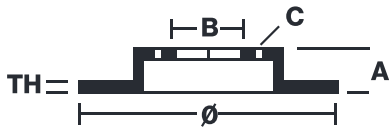

BRAKE DISC XTRA

09.D772.1X

The 09.D772.1X Xtra brake disc is synonymous with reliability

The Brembo Xtra brake disc features holes on the braking surface. The holes are designed to improve the cooling of the braking system, to generate greater fading resistance and grip in the initial stages of braking. The sports look is also enhanced by the presence of the UV paint.

- ✓ Brembo quality
- ✓ ECE-R90 certificate
- ✓ Performance
- ✓ Sports driving
- ✓ Sporty look
- ✓ High carbon
- ✓ Anti-corrosion
- ✓ Fastening screws

Technical specifications

EAN code
8020584326152

Axle
Front