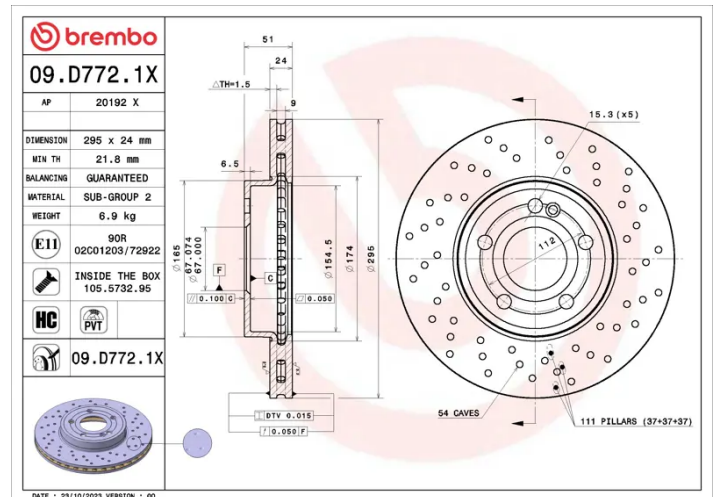

- ✓ Brembo quality
- ✓ ECE-R90 certificate
- ✓ Performance
- ✓ Sports driving
- ✓ Sporty look
- ✓ High carbon
- ✓ Anti-corrosion
- ✓ Fastening screws

Technical specifications

EAN code
8020584326152

Axle
Front

Diameter Ø
295 mm

Thickness (TH)
24 mm

Height (A)
51 mm

Number of holes (C)
5

Brake disc type
Ventilated

Centering (B)
67 mm

Min. thickness
21,8 mm

COMPATIBLE OE PART NUMBERS