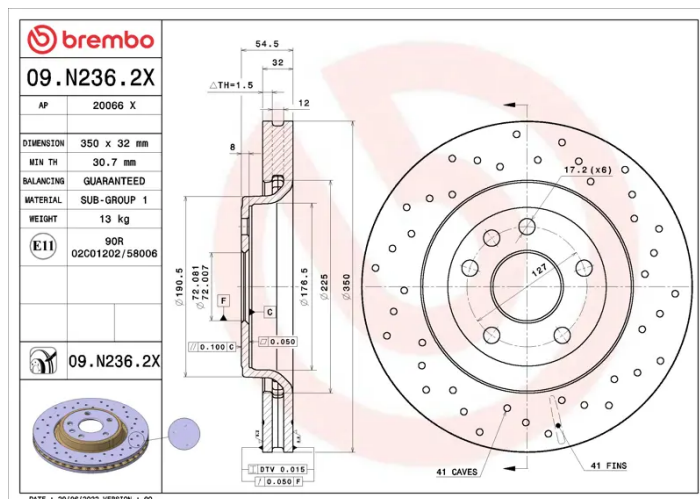

- ✓ Brembo quality
- ✓ ECE-R90 certificate
- ✓ Performance
- ✓ Sports driving
- ✓ Sporty look
- ✓ Anti-corrosion

Technical specifications

EAN code
8020584320259

Axle
Front

Diameter Ø
350 mm

Thickness (TH)
32 mm

Height (A)
54,5 mm

Number of holes (C)
6

Brake disc type
Ventilated

Centering (B)
72 mm

Min. thickness
30,7 mm

COMPATIBLE VEHICLES

COMPATIBLE OE PART NUMBERS

00K68240048AA	CHRYSLER
---------------	----------