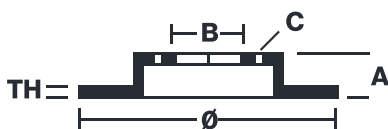

Brake disc technical specifications

Diameter	Thickness (TH)	Height (A)
255 mm	25 mm	49,2 mm

Number of holes (C)	Brake disc type	Centering (B)
5	Solid	55 mm

Min. thickness