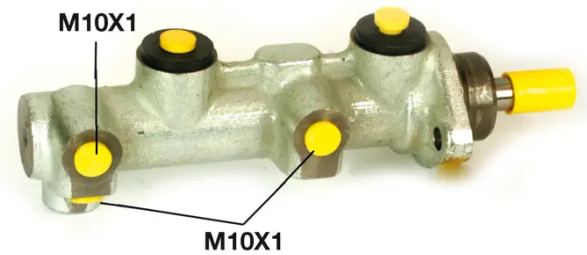

CLUTCH MASTER CYLINDER

M 23 074

The M 23 074 brake master cylinder is synonymous with reliability

For the braking system to work well, all the components of the brake master cylinder must meet the highest standards of quality and strength. All Brembo brake master cylinders are subjected to complete in-line checks which guarantee conformity to the strictest standards.

- ✓ OE-equivalent
- ✓ Brembo quality
- ✓ Safety
- ✓ Durability
- ✓ Durability test
- ✓ Tightness test
- ✓ Burst test

Technical specifications

EAN code	Axle	Diameter
8432509635674		19,05 mm
Threading	Material	
10 x 1 (3)	Cast Iron	

COMPATIBLE OE PART NUMBERS

000060748476 ALFA ROMEO

00607484760000 ALFA ROMEO

00607484780000 ALFA ROMEO

00607486420000 ALFA ROMEO

006074960100 ALFA ROMEO

00607496010000 ALFA ROMEO

006074960200 ALFA ROMEO