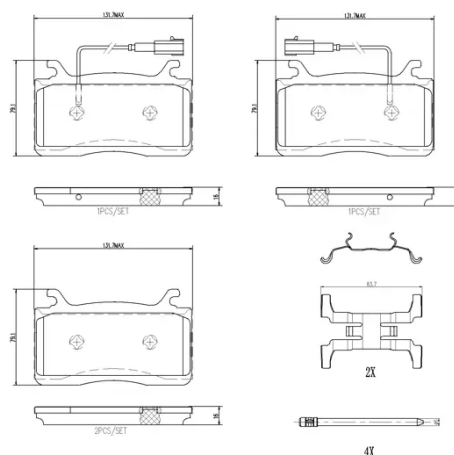

- ✓ OE-equivalent
- ✓ Brembo quality
- ✓ Safety
- ✓ Comfort
- ✓ Durability
- ✓ Dust reduction
- ✓ With accessories

Technical specifications

EAN code 8020584123201	Axle Front	Thickness 15 mm
Width 132 mm	Height 79 mm	Braking system Brembo
Wear indicator Electric	WVA number 22507,22508,22509	Accessories With anti-squeal shim