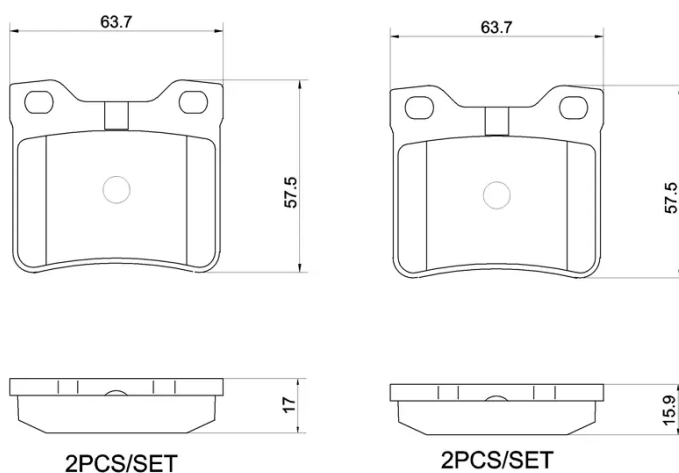

- ✓ OE-equivalent
- ✓ Brembo quality
- ✓ Safety
- ✓ Comfort
- ✓ Durability
- ✓ Dust reduction
- ✓ With accessories

Technical specifications

EAN code 8020584125519	Axle Rear	Thickness 17 mm
Width 64 mm	Height 58 mm	Braking system Teves
Wear indicator Without	WVA number 21278,21279	Accessories With anti-squeal shim