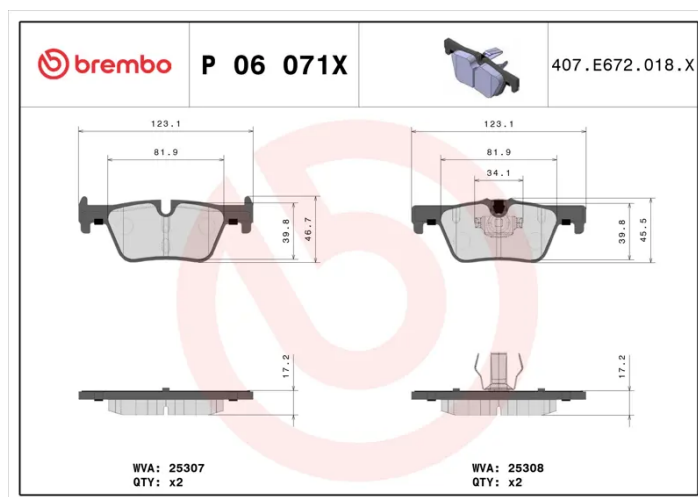

BRAKE PAD XTRA P 06 071X

The P 06 071X Xtra brake pad is synonymous with reliability

Brembo Xtra brake pads, developed to enhance the advantages of the Xtra and Max discs, are made using the special BRM X L01 compound which consists of more than 30 different components. Compared with the compound used for original-equivalent pads, the new solution assures a higher friction coefficient, which translates to more precise and stable braking, at both high and low temperatures. All this makes for greater driving comfort and improved pedal modularity, without compromising the product's mileage output.

- ✓ Brembo quality
- ✓ ECE-R90 certificate
- ✓ Safety
- ✓ Performance
- ✓ Sports driving

Technical specifications

EAN code 8020584068625	Axle Rear	Thickness 17 mm
Width 123 mm	Height 45 mm	Braking system Teves
Wear indicator Prepared for wear indicator	WVA number 25307,25308	Accessories With anti-squeal shim With piston clip