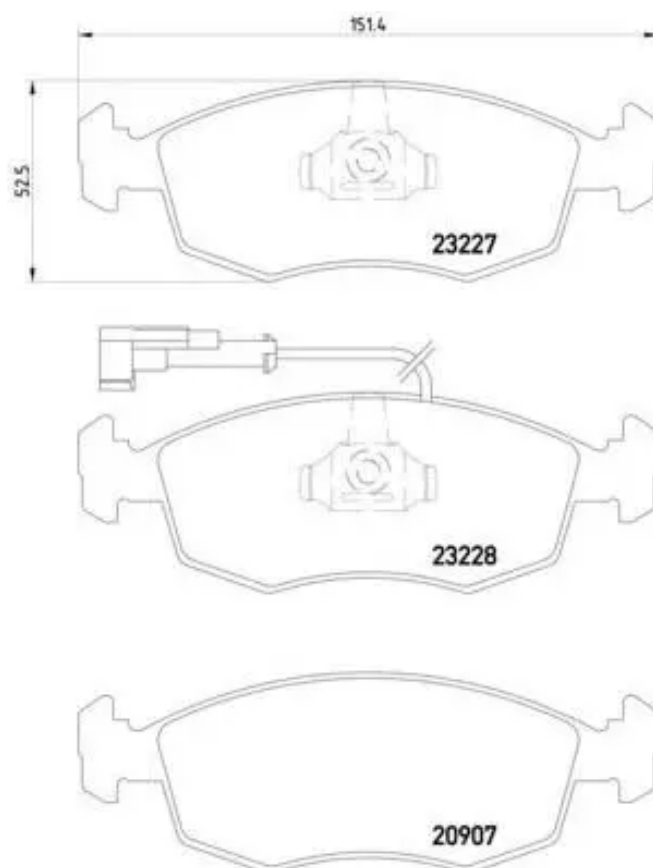

BRAKE PAD

P 23 076

The P 23 076 brake pad is synonymous with reliability

The Brembo brake pad guarantees ultimate safety when braking thanks to the use of more than 100 different compounds, designed according to the type of vehicle and use. Stopping distances reduced to a minimum, maximum driving comfort and silent operation are the most important features of Brembo materials. Brembo brake pads are supplied together with an extensive range of accessories and assembly kits for professional-standard installation.

- ✓ OE-equivalent
- ✓ Brembo quality
- ✓ ECE-R90 certificate
- ✓ Safety
- ✓ Performance
- ✓ Comfort

Technical specifications

EAN code	Axle	Thickness
8020584051467	Front	18 mm
Width	Height	Braking system
151 mm	53 mm	Teves
Wear indicator	WVA number	Accessories
Electric	20907,23227,23228	With anti-squeal shim