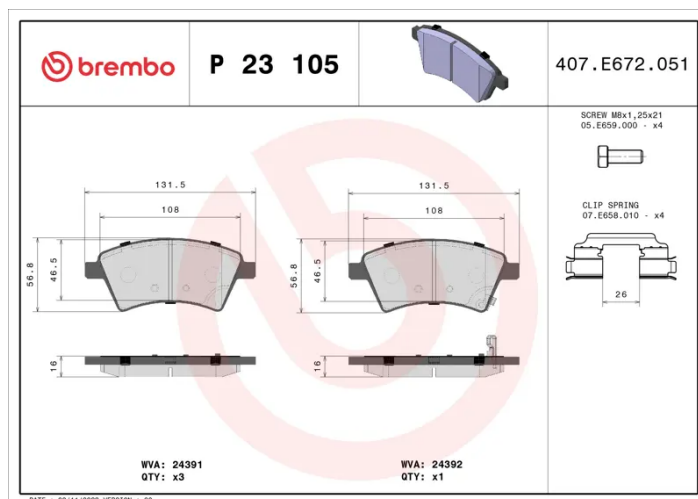

BRAKE PAD

P 23 105

The P 23 105 brake pad is synonymous with reliability

The Brembo brake pad guarantees ultimate safety when braking thanks to the use of more than 100 different compounds, designed according to the type of vehicle and use. Stopping distances reduced to a minimum, maximum driving comfort and silent operation are the most important features of Brembo materials. Brembo brake pads are supplied together with an extensive range of accessories and assembly kits for professional-standard installation.

- ✓ OE-equivalent
- ✓ Brembo quality
- ✓ ECE-R90 certificate
- ✓ Safety
- ✓ Performance
- ✓ Comfort
- ✓ With accessories

Technical specifications

EAN code 8020584059418	Axle Front	Thickness 16 mm
Width 132 mm	Height 57 mm	Braking system Lucas
Wear indicator Acoustic	WVA number 24391,24392	Accessories With accessories With anti-squeal shim With brake caliper bolts