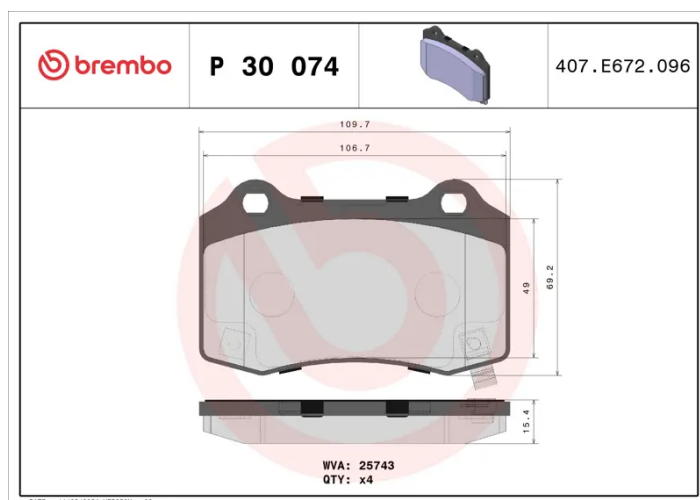

BRAKE PAD

P 30 074

The P 30 074 brake pad is synonymous with reliability

The Brembo brake pad guarantees ultimate safety when braking thanks to the use of more than 100 different compounds, designed according to the type of vehicle and use. Stopping distances reduced to a minimum, maximum driving comfort and silent operation are the most important features of Brembo materials. Brembo brake pads are supplied together with an extensive range of accessories and assembly kits for professional-standard installation.

- ✓ OE-equivalent
- ✓ Brembo quality
- ✓ ECE-R90 certificate
- ✓ Safety
- ✓ Performance
- ✓ Comfort

Technical specifications

EAN code 8020584112489	Axle Front and rear	Thickness 15 mm
Width 107 mm	Height 69 mm	Braking system Brembo
Wear indicator Acoustic	WVA number 25743,25744	Accessories With anti-squeal shim