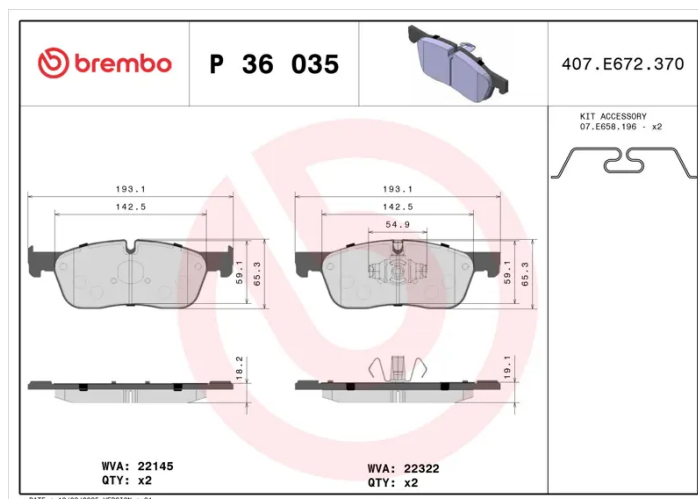

BRAKE PAD

P 36 035

The P 36 035 brake pad is synonymous with reliability

The Brembo brake pad guarantees ultimate safety when braking thanks to the use of more than 100 different compounds, designed according to the type of vehicle and use. Stopping distances reduced to a minimum, maximum driving comfort and silent operation are the most important features of Brembo materials. Brembo brake pads are supplied together with an extensive range of accessories and assembly kits for professional-standard installation.

- ✓ OE-equivalent
- ✓ Brembo quality
- ✓ ECE-R90 certificate
- ✓ Safety
- ✓ Performance
- ✓ Comfort
- ✓ With accessories

Technical specifications

EAN code 8020584084526	Axle Front	Thickness 18 mm
Width 193 mm	Height 66 mm	Braking system Teves
Wear indicator Prepared for wear indicator	WVA number 22145,22322	Accessories With accessories With anti-squeal shim With piston clip