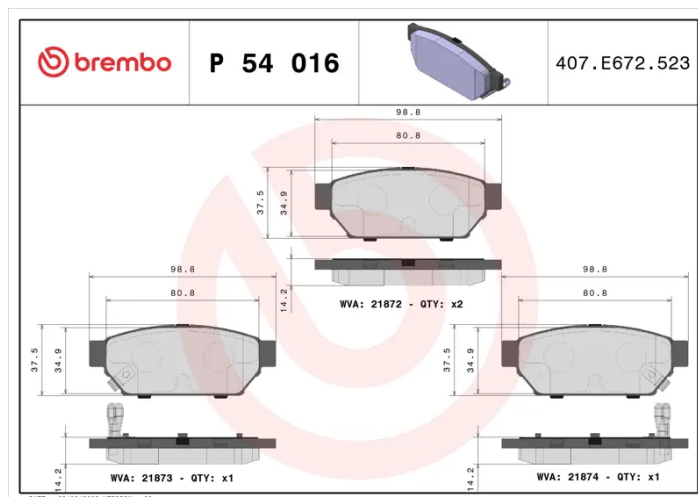

BRAKE PAD

P 54 016

The P 54 016 brake pad is synonymous with reliability

The Brembo brake pad guarantees ultimate safety when braking thanks to the use of more than 100 different compounds, designed according to the type of vehicle and use. Stopping distances reduced to a minimum, maximum driving comfort and silent operation are the most important features of Brembo materials. Brembo brake pads are supplied together with an extensive range of accessories and assembly kits for professional-standard installation.

- ✓ OE-equivalent
- ✓ Brembo quality
- ✓ ECE-R90 certificate
- ✓ Safety
- ✓ Performance
- ✓ Comfort

Technical specifications

EAN code 8020584054635	Axle Rear	Thickness 15 mm
Width 99 mm	Height 38 mm	Braking system Akebono
Wear indicator Acoustic	WVA number 21872,21873,21874	Accessories With anti-squeal shim