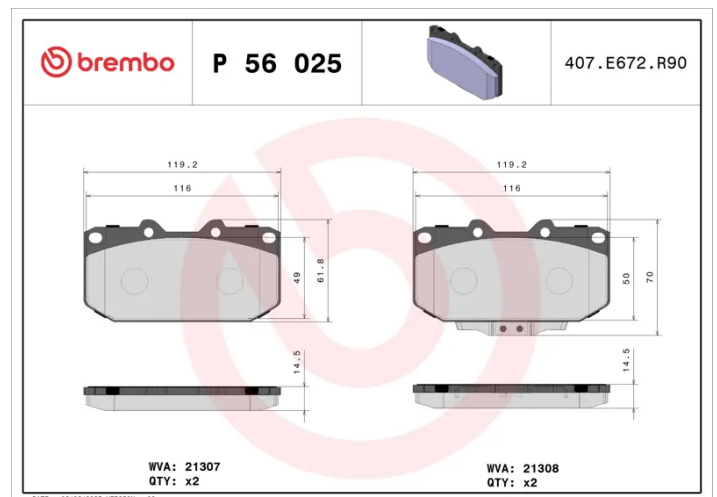

BRAKE PAD

P 56 025

The P 56 025 brake pad is synonymous with reliability

The Brembo brake pad guarantees ultimate safety when braking thanks to the use of more than 100 different compounds, designed according to the type of vehicle and use. Stopping distances reduced to a minimum, maximum driving comfort and silent operation are the most important features of Brembo materials. Brembo brake pads are supplied together with an extensive range of accessories and assembly kits for professional-standard installation.

- ✓ OE-equivalent
- ✓ Brembo quality
- ✓ ECE-R90 certificate
- ✓ Safety
- ✓ Performance
- ✓ Comfort

Technical specifications

EAN code 8020584055052	Axle Front	Thickness 15 mm
Width 119 mm	Height 62 mm	Braking system Sumitomo
Wear indicator Acoustic	WVA number 21307,21308	Accessories With anti-squeal shim