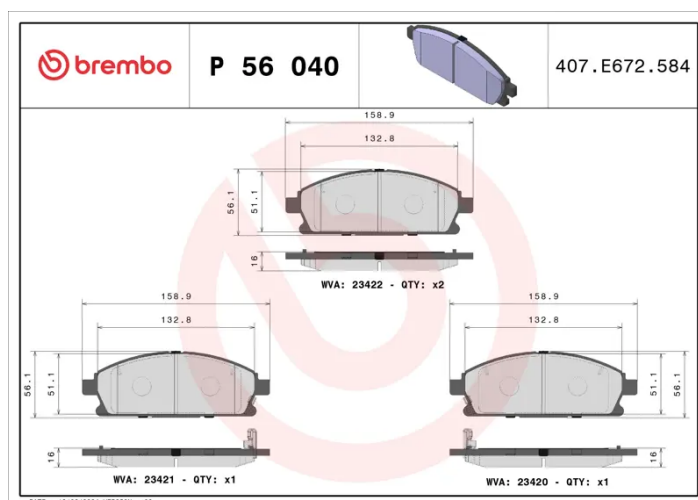

BRAKE PAD

P 56 040

The P 56 040 brake pad is synonymous with reliability

The Brembo brake pad guarantees ultimate safety when braking thanks to the use of more than 100 different compounds, designed according to the type of vehicle and use. Stopping distances reduced to a minimum, maximum driving comfort and silent operation are the most important features of Brembo materials. Brembo brake pads are supplied together with an extensive range of accessories and assembly kits for professional-standard installation.

- ✓ OE-equivalent
- ✓ Brembo quality
- ✓ ECE-R90 certificate
- ✓ Safety
- ✓ Performance
- ✓ Comfort

Technical specifications

EAN code 8020584055205	Axle Front	Thickness 17 mm
Width 159 mm	Height 56 mm	Braking system Nissin
Wear indicator Acoustic	WVA number 23420,23421,23422	Accessories With anti-squeal shim