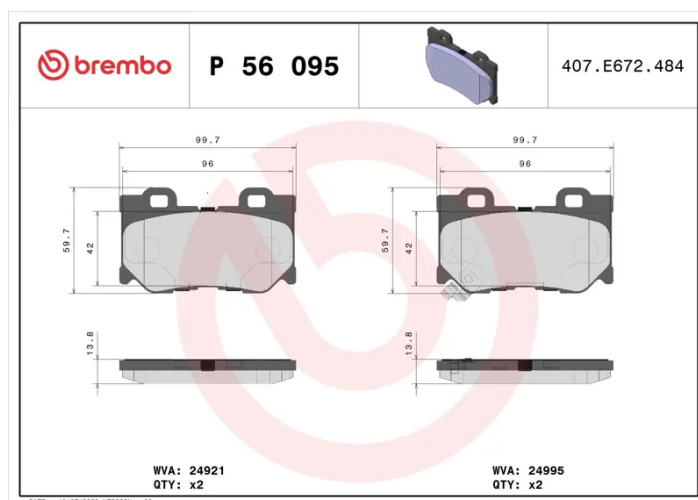

## P 56 095

The P 56 095 brake pad is synonymous with reliability

The Brembo brake pad guarantees ultimate safety when braking thanks to the use of more than 100 different compounds, designed according to the type of vehicle and use. Stopping distances reduced to a minimum, maximum driving comfort and silent operation are the most important features of Brembo materials. Brembo brake pads are supplied together with an extensive range of accessories and assembly kits for professional-standard installation.

### Technical specifications

EAN code <b>8020584108857</b>	Axle <b>Rear</b>	Thickness <b>14 mm</b>
Width <b>100 mm</b>	Height <b>59 mm</b>	Braking system <b>Akebono</b>
Wear indicator <b>Acoustic</b>	WVA number <b>24921,24995</b>	Accessories <b>With anti-squeal shim</b>