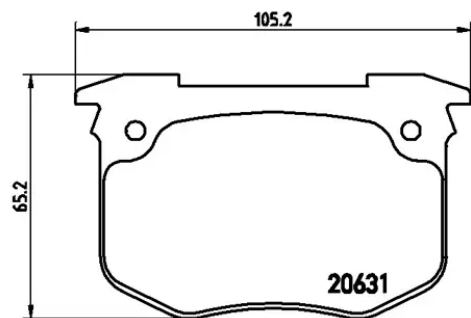

BRAKE PAD

P 68 011

The P 68 011 brake pad is synonymous with reliability

The Brembo brake pad guarantees ultimate safety when braking thanks to the use of more than 100 different compounds, designed according to the type of vehicle and use. Stopping distances reduced to a minimum, maximum driving comfort and silent operation are the most important features of Brembo materials. Brembo brake pads are supplied together with an extensive range of accessories and assembly kits for professional-standard installation.

- ✓ OE-equivalent
- ✓ Brembo quality
- ✓ ECE-R90 certificate
- ✓ Safety
- ✓ Performance
- ✓ Comfort

Technical specifications

EAN code	Axle	Thickness
8020584056745	Front and rear	18 mm
Width	Height	Braking system
105 mm	65 mm	Bendix
Wear indicator	WVA number	Accessories
Electric	20633,20632,20631	With anti-squeal shim