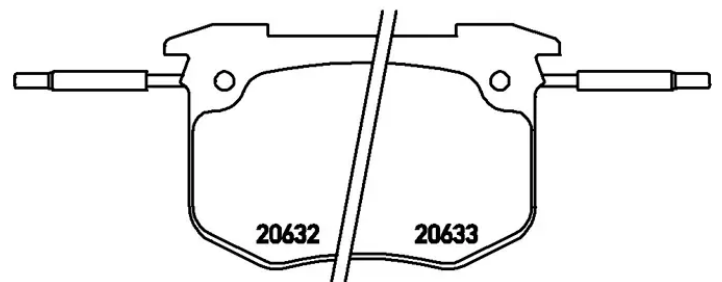

BRAKE PAD

P 68 011

The P 68 011 brake pad is synonymous with reliability

The Brembo brake pad guarantees ultimate safety when braking thanks to the use of more than 100 different compounds, designed according to the type of vehicle and use. Stopping distances reduced to a minimum, maximum driving comfort and silent operation are the most important features of Brembo materials. Brembo brake pads are supplied together with an extensive range of accessories and assembly kits for professional-standard installation.

- ✓ OE-equivalent
- ✓ Brembo quality
- ✓ ECE-R90 certificate
- ✓ Safety
- ✓ Performance
- ✓ Comfort

Technical specifications

EAN code	Axle	Thickness
8020584056745	Front and rear	18 mm
Width	Height	Braking system
105 mm	65 mm	Bendix
Wear indicator	WVA number	Accessories
Electric	20633,20632,20631	With anti-squeal shim