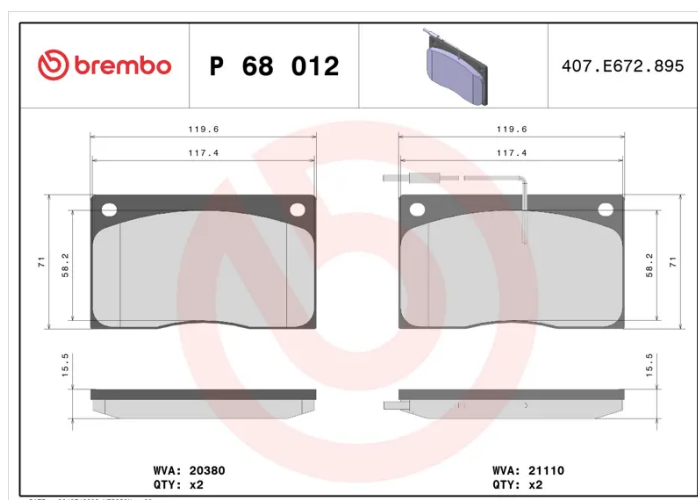

BRAKE PAD

P 68 012

The P 68 012 brake pad is synonymous with reliability

The Brembo brake pad guarantees ultimate safety when braking thanks to the use of more than 100 different compounds, designed according to the type of vehicle and use. Stopping distances reduced to a minimum, maximum driving comfort and silent operation are the most important features of Brembo materials. Brembo brake pads are supplied together with an extensive range of accessories and assembly kits for professional-standard installation.

- ✓ OE-equivalent
- ✓ Brembo quality
- ✓ ECE-R90 certificate
- ✓ Safety
- ✓ Performance
- ✓ Comfort

Technical specifications

EAN code 8020584056752	Axle Front	Thickness 16 mm
Width 120 mm	Height 71 mm	Braking system Lucas
Wear indicator Electric	WVA number 20380,21110	Accessories With anti-squeal shim