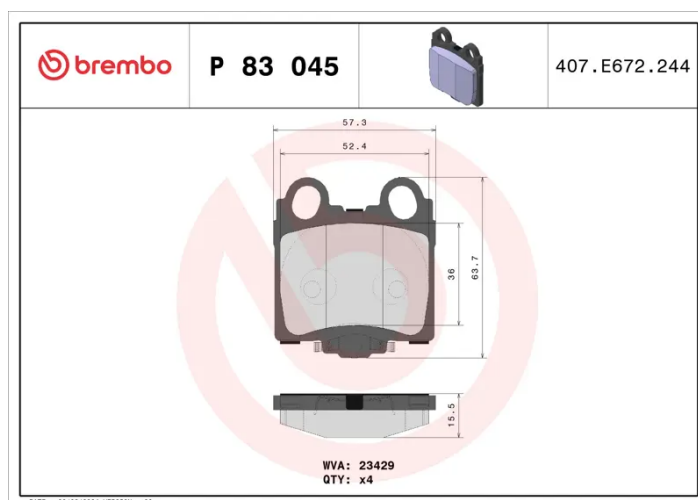

BRAKE PAD

P 83 045

The P 83 045 brake pad is synonymous with reliability

The Brembo brake pad guarantees ultimate safety when braking thanks to the use of more than 100 different compounds, designed according to the type of vehicle and use. Stopping distances reduced to a minimum, maximum driving comfort and silent operation are the most important features of Brembo materials. Brembo brake pads are supplied together with an extensive range of accessories and assembly kits for professional-standard installation.

- ✓ OE-equivalent
- ✓ Brembo quality
- ✓ ECE-R90 certificate
- ✓ Safety
- ✓ Performance
- ✓ Comfort

Technical specifications

EAN code 8020584057803	Axle Rear	Thickness 15 mm
Width 57 mm	Height 64 mm	Braking system Sumitomo
Wear indicator Acoustic	WVA number 23429	Accessories With anti-squeal shim