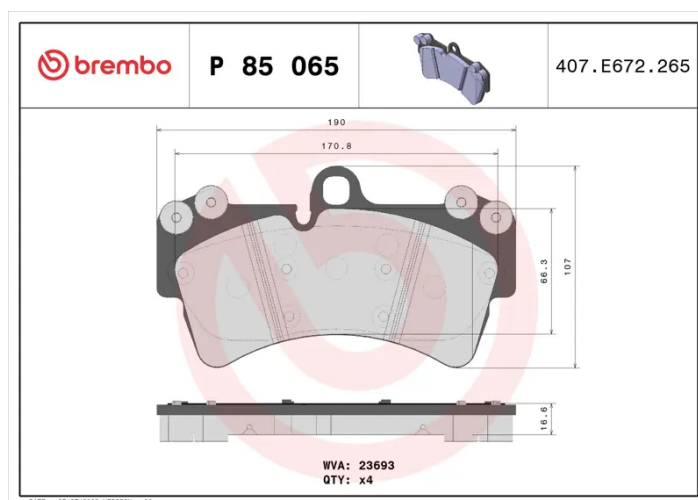

BRAKE PAD

P 85 065

The P 85 065 brake pad is synonymous with reliability

The Brembo brake pad guarantees ultimate safety when braking thanks to the use of more than 100 different compounds, designed according to the type of vehicle and use. Stopping distances reduced to a minimum, maximum driving comfort and silent operation are the most important features of Brembo materials. Brembo brake pads are supplied together with an extensive range of accessories and assembly kits for professional-standard installation.

- ✓ OE-equivalent
- ✓ Brembo quality
- ✓ ECE-R90 certificate
- ✓ Safety
- ✓ Performance
- ✓ Comfort

Technical specifications

EAN code 8020584058688	Axle Front	Thickness 17 mm
Width 190 mm	Height 106 mm	Braking system Brembo
Wear indicator Prepared for wear indicator	WVA number 23693	Accessories With anti-squeal shim With counterweights