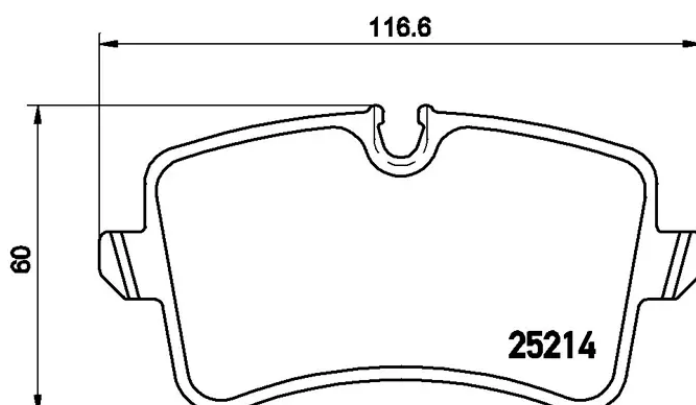

BRAKE PAD

P 85 119

The P 85 119 brake pad is synonymous with reliability

The Brembo brake pad guarantees ultimate safety when braking thanks to the use of more than 100 different compounds, designed according to the type of vehicle and use. Stopping distances reduced to a minimum, maximum driving comfort and silent operation are the most important features of Brembo materials. Brembo brake pads are supplied together with an extensive range of accessories and assembly kits for professional-standard installation.

- ✓ OE-equivalent
- ✓ Brembo quality
- ✓ ECE-R90 certificate
- ✓ Safety
- ✓ Performance
- ✓ Comfort
- ✓ With accessories

Technical specifications

EAN code	Axle	Thickness
8020584103920	Rear	18 mm
Width	Height	Braking system
117 mm	59 mm	Lucas
Wear indicator	WVA number	Accessories
Electric	24606,25214	With accessories With anti-squeal shim With brake caliper bolts