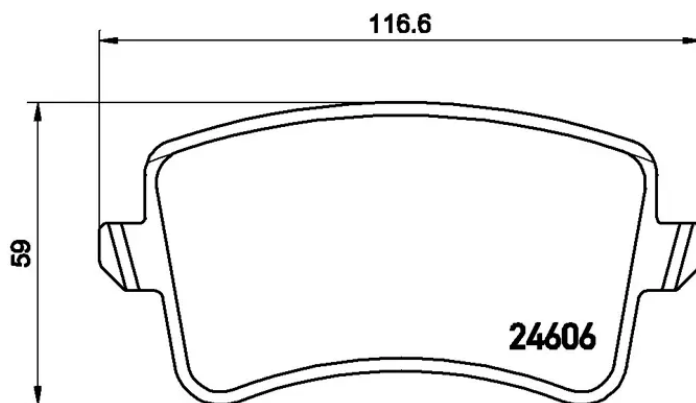

BRAKE PAD

P 85 119

The P 85 119 brake pad is synonymous with reliability

The Brembo brake pad guarantees ultimate safety when braking thanks to the use of more than 100 different compounds, designed according to the type of vehicle and use. Stopping distances reduced to a minimum, maximum driving comfort and silent operation are the most important features of Brembo materials. Brembo brake pads are supplied together with an extensive range of accessories and assembly kits for professional-standard installation.

- ✓ OE-equivalent
- ✓ Brembo quality
- ✓ ECE-R90 certificate
- ✓ Safety
- ✓ Performance
- ✓ Comfort
- ✓ With accessories

Technical specifications

EAN code	Axle	Thickness
8020584103920	Rear	18 mm
Width	Height	Braking system
117 mm	59 mm	Lucas
Wear indicator	WVA number	Accessories
Electric	24606,25214	With accessories With anti-squeal shim With brake caliper bolts